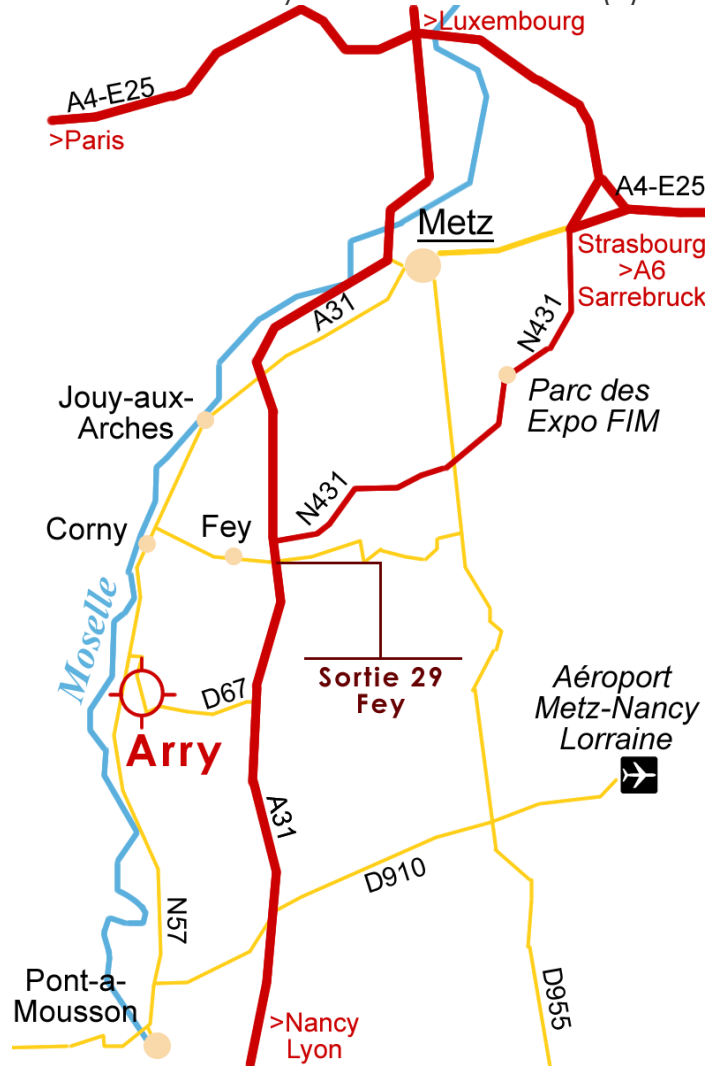

La Maison d'Angéline

5 Grand' Rue – 57 680 Arry – France - Tel : +33 (0)3 87 52 83 95

- **From Sarrebruck**, by the A6 (E50) or from Strasbourg by the A4 (E24) follow Nancy by the RN 431 (new ring road east of Metz) and exit in FEY, Lac de Madine (nb 29)
- **From Paris by the A4**, follow Metz-Nancy by the A 31 and exit in FEY, Lac de Madine (nb 29)
- **From Luxembourg**, Metz, Lyon or Nancy by the A 31 (E 23) exit in FEY, Lac de Madine (nb 29)

- We are located about 8 km from exit 29 (FEY, Lac de Madine)
- Follow FEY, Lac de Madine, Pagny sur Moselle and after Fey, carry on straight away on the D66 until the roundabout in Corny.
- in the roundabout, turn left on the RN 57, following Pont-à-Mousson and ARRY.
- After Corny, carry on for about 3 km on the RN 57 and turn left on the D 67, just after the fortified farm towards ARRY.
- drive through the village, and 100 meters after the church, you will find "La maison d'Angéline " on the same side